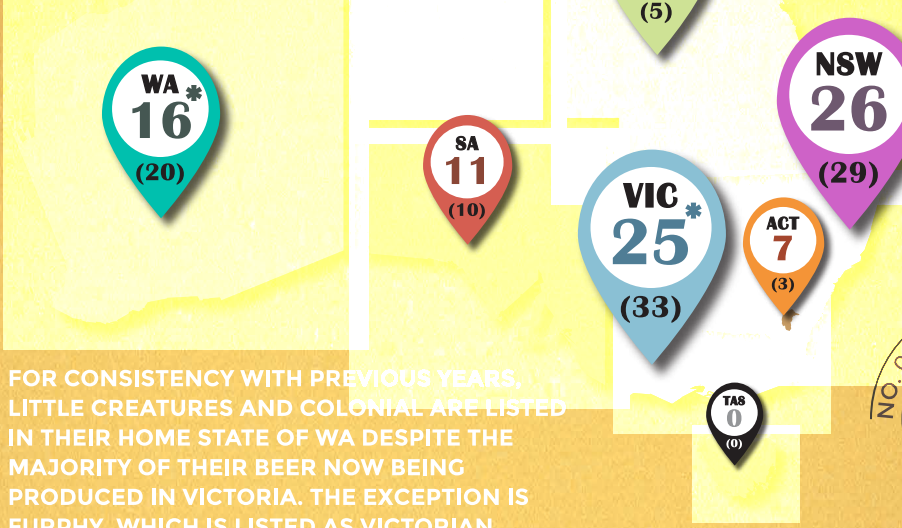

COOPERS - 1 (0)

COOPERS BEERS WERE NOT ENTERED IN THE 2016 POLL

BOOZE FACTOR

8% ABV PLUS 6 (7)

6 TO 7.99% ABV 26 (19)

4 TO 5.99% ABV 63 (68)

SUB 4% ABV 5 (6)

2016 FIGURES IN BRACKETS

NO. OF BARREL AGED BEERS

* FOR CONSISTENCY WITH PREVIOUS YEARS, LITTLE CREATURES AND COLONIAL ARE LISTED IN THEIR HOME STATE OF WA DESPITE THE MAJORITY OF THEIR BEER NOW BEING PRODUCED IN VICTORIA. THE EXCEPTION IS FURPHY, WHICH IS LISTED AS VICTORIAN.

MOST BEERS PER BREWERY

ALL WITH THREE BEERS: FERAL (7), 4 PINES (5), MOUNTAIN GOAT (4), STONE & WOOD (3), GAGE ROADS (3), COLONIAL (2), BENT SPOKE (2), BURLEIGH BREWING (1), YOUNG HENRYS (1), CAPITAL BREWING (0)