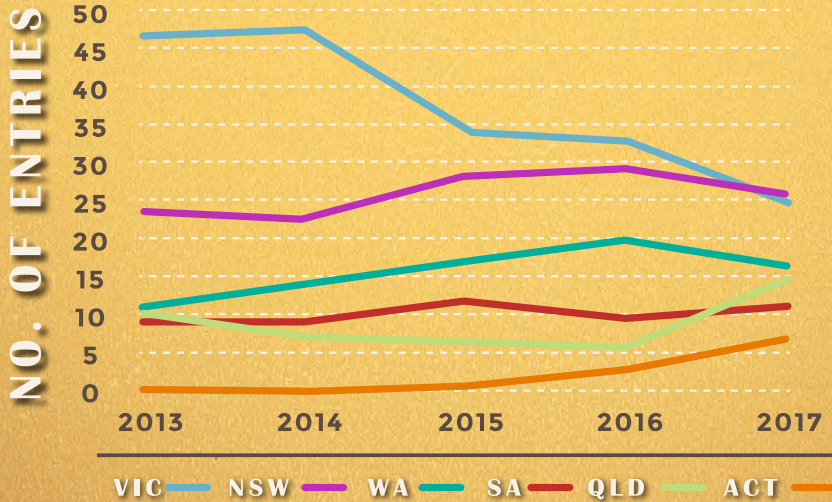

COOPERS - 1 (0)

COOPERS BEERS WERE NOT ENTERED IN THE 2016 POLL

BOOZE FACTOR

8% ABV PLUS 6 (7)

6 TO 7.99% ABV 26 (19)

4 TO 5.99% ABV 63 (68)

SUB 4% ABV 5 (6)

2016 FIGURES IN BRACKETS

NO. OF BARREL AGED BEERS

* FOR CONSISTENCY WITH PREVIOUS YEARS, LITTLE CREATURES AND COLONIAL ARE LISTED IN THEIR HOME STATE OF WA DESPITE THE MAJORITY OF THEIR BEER NOW BEING PRODUCED IN VICTORIA. THE EXCEPTION IS FURPHY, WHICH IS LISTED AS VICTORIAN.