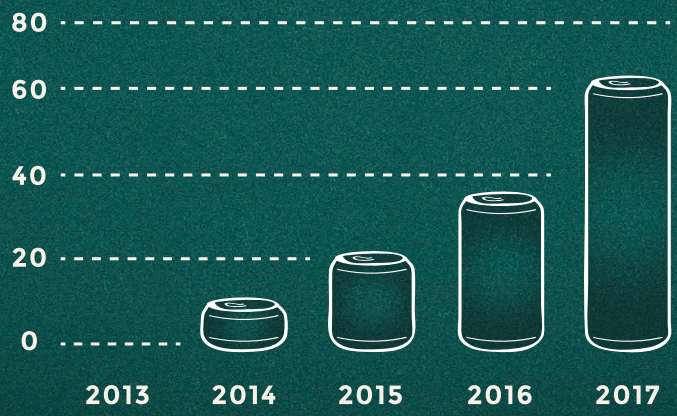

THE RISE AND RISE OF CANS

JUST 5

OF 100 BEERS IN THE H100 COME FROM GYPSY / CONTRACT BREWING OPERATIONS

PHILTER, MISMATCH, COCONSPIRATORS, CRICKETERS ARMS & PACT
THIS DOES NOT INCLUDE BEERS IN THE LIST BREWED UNDER LICENSE FOR BUSINESSES WITH THEIR OWN BREWERIES.

NO. OF H100 POLLS
10

MOST POPULAR BREWERY

- 1 **BALTER**
- 2 **PIRATE LIFE**
- 3 **STONE & WOOD**
- 4 **MODUS OPERANDI**
- 5 **4 PINES**
- 6 **GAGE ROADS**
- 7 **BENTSPOKE**
- 8 **FERAL**
- 9 **YOUNG HENRY'S**
- 10 **GREEN BEACON**