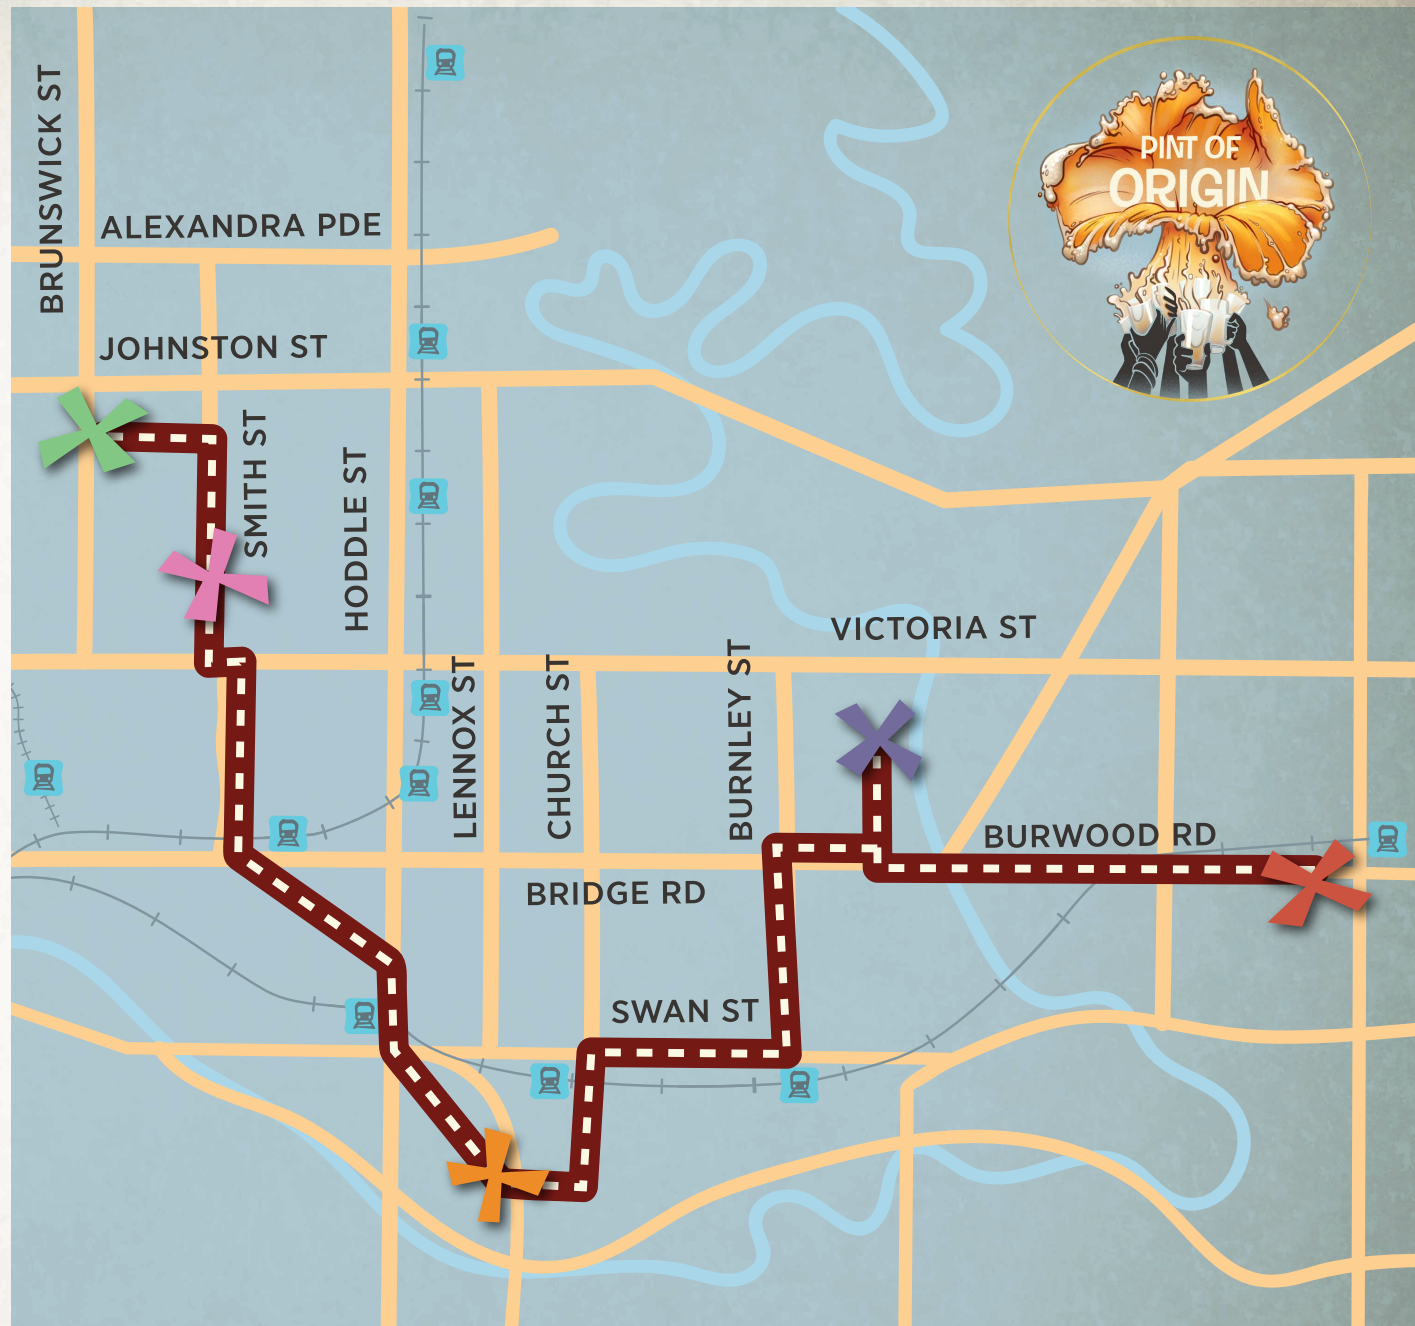

BROUGHT TO YOU BY

THE CRAFTY PINT

JOIN THE CABAL

**THE BEER LOVER
BONUS SCHEME BY**

THE CRAFTY PINT

**GAIN ACCESS TO FREE BEER,
EXCLUSIVE EVENTS, FESTIVAL
GIVEAWAYS AND MORE
WHILE SUPPORTING
INDEPENDENT JOURNALISM
VIA CRAFTYCABAL.COM**

**EAST
CRAWL MAP**

#Po017

PINT OF ORIGIN EAST CRAWL

- X BEER DELUXE HAWTHORN**
AUSTRALIAN CAPITAL TERRITORY
329 BURWOOD RD, HAWTHORN
- X ROYSTON HOTEL**
WESTERN AUSTRALIA
12 RIVER ST, RICHMOND
- X CHERRY TREE HOTEL**
REGIONAL VICTORIA
53 BALMAIN ST, CREMORNE
- X FORESTERS PUB & DINING**
NEW ZEALAND
64 SMITH ST, COLLINGWOOD
- X RAINBOW HOTEL**
SYDNEY
27 ST DAVID ST, FITZROY

YOU CAN CRAWL IN EITHER DIRECTION.

DONT FORGET YOUR PINT OF ORIGIN
PASSPORT! VISIT SIX PINT OF ORIGIN VENUES
DURING GOOD BEER WEEK, GET A FREE
BEER AND ENTER A COMPETITION TO
WIN HEAPS OF BEER.

WHOLE CRAWL APPROX 2HRS 20MIN WALKING TIME